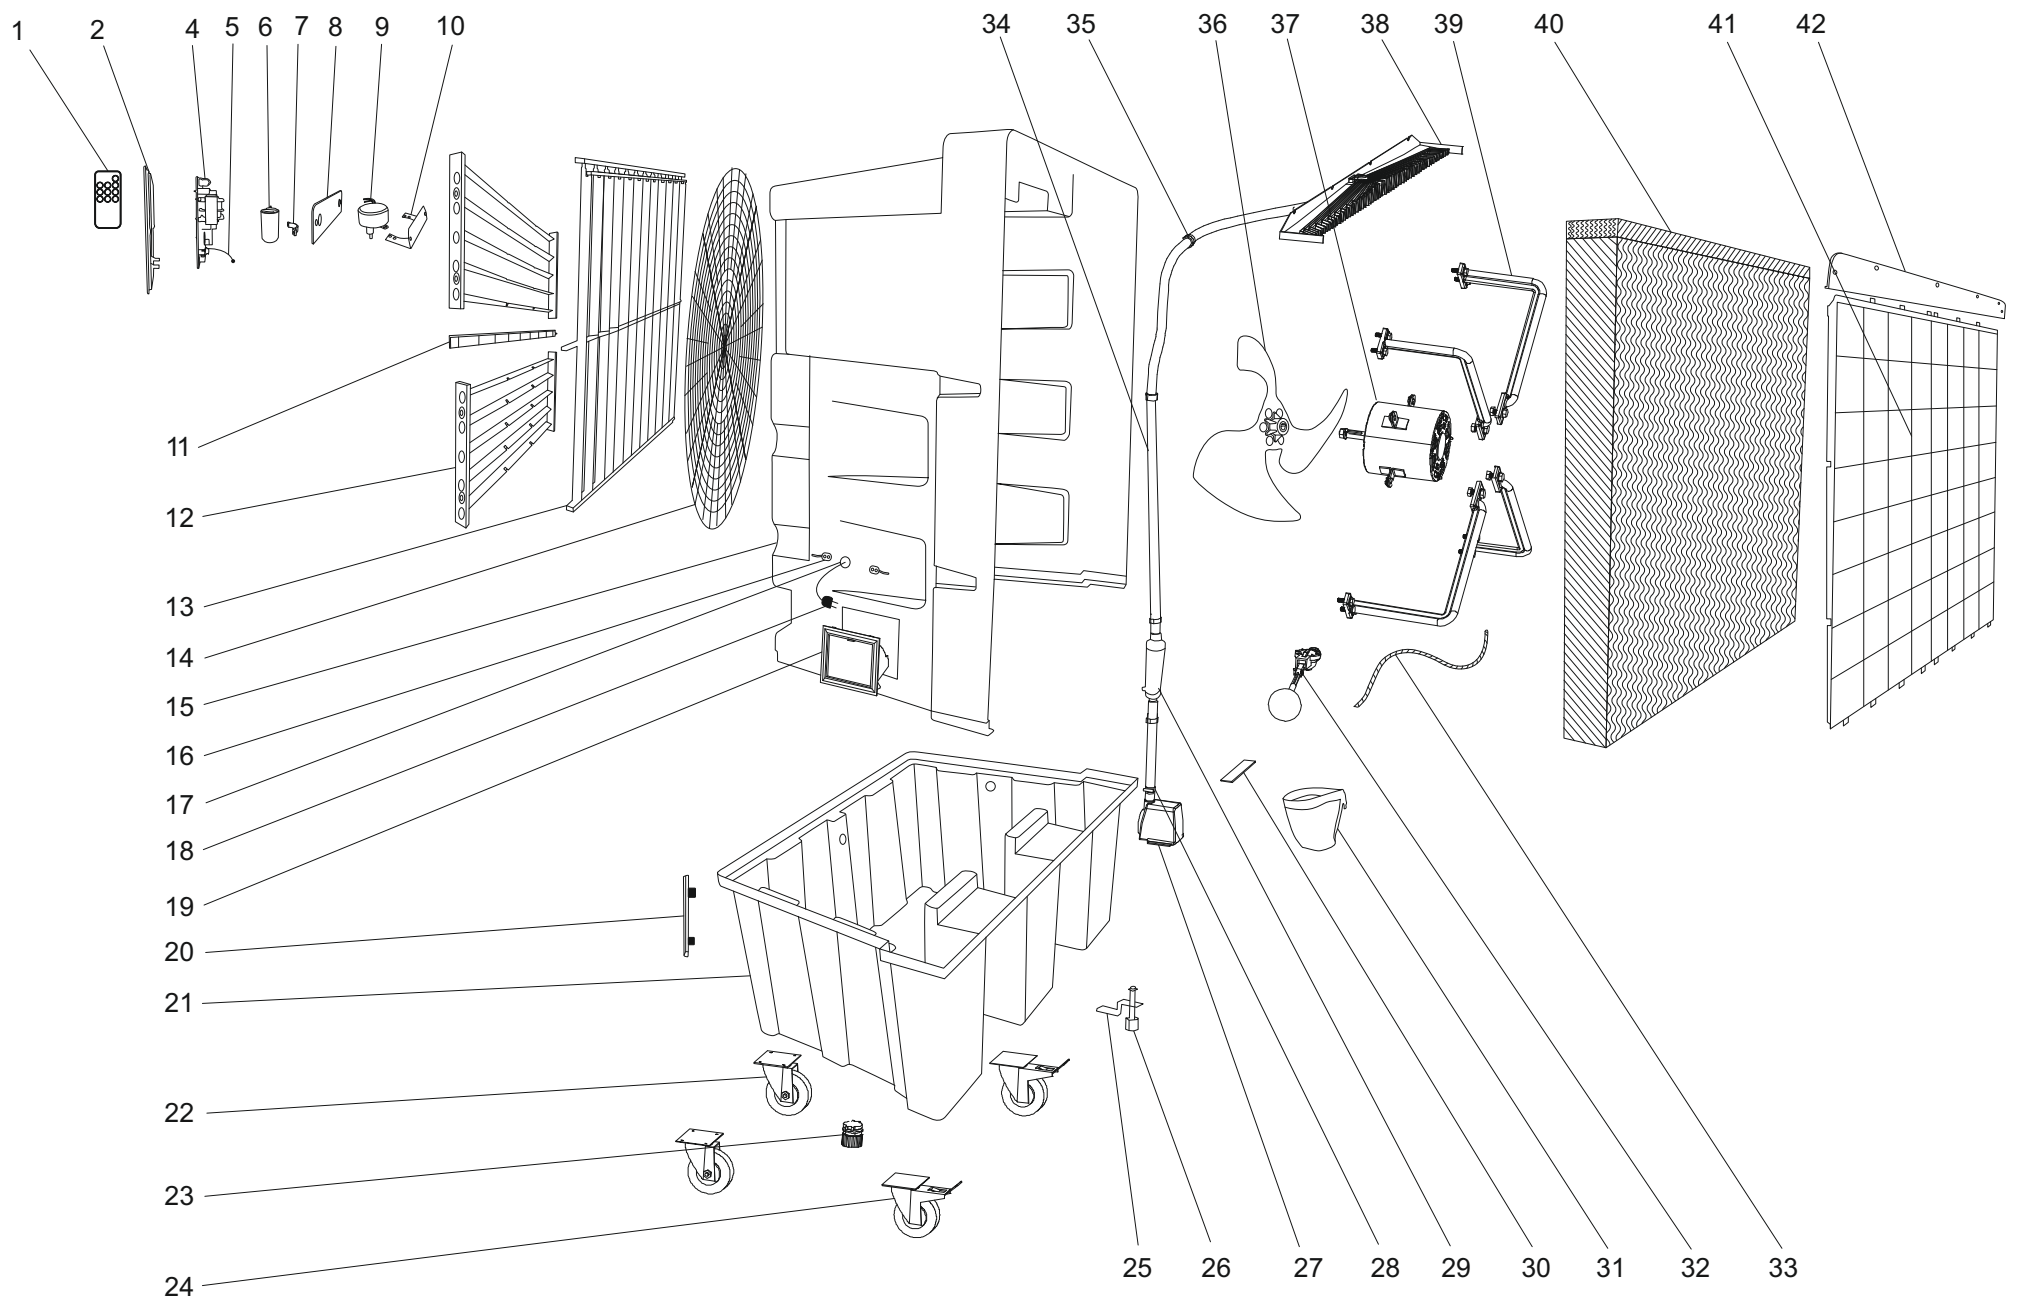

MODEL BC 120

UNIT 1

ILLUSTRATED SPARE PARTS

Rev. - - Jan. 2020

From Serial Number :

MODEL BC 120

UNIT 2

PARTS LIST

Pos.	Code N°	Description
1	4141.160	REMOTE CONTROL
2	4141.104	DISPLAY BOARD
4	4141.007	PC-BOARD BC120-220-341 + DISPLAY WIRE
5	4141.164	TEMPERATURE SONDE
6	4141.165	CAPACITOR
7	4141.166	CAPACITOR PLATEN
8	4141.167	SWING MOTOR COVER
9	4141.168	SWING MOTOR
10	4141.169	SWING MOTOR PLATEN
11	4141.170	MIDDLE SUPPORT
12	4141.171	OUTSIDE SWING BLADE
13	4141.172	INSIDE SWING BLADE
14	4141.173	FRONT MESH
15	4141.174	COOLING CASING
16	4141.175	CABLE REEL
17	4141.176	WIRE RING
18	4141.177	ELECTRIC WIRE
19	4141.178	WATER INLET HOLE
20	4141.179	WATER LEVEL DISPLAYER
21	4141.180	WATER TANK
22	4141.181	FRONT WHEEL (5")
23	4141.182	DRAIN VALVE
24	4141.183	BACK WHEEL (5")
25	4141.184	WATER LEVEL SENSOR FIXTURE
26	4141.185	WATER LEVEL SENSOR
27	4141.186	WATER PUMP
28	4141.187	STAINLESS CLIP
29	4141.188	UV LAMP
30	4141.189	WATER PUMP PLATEN
31	4141.190	PUMP FILTER
32	4141.191	METAL FLOAT
33	4141.192	FLEXIBLE CABLE TIE
34	4141.193	WATER PIPE
35	4141.194	PIPE CLAMP
36	4141.195	FAN
37	4141.196	FAN MOTOR
38	4141.197	WATER DISTRIBUTOR
39	4141.198	FAN BRACKET
40	4141.199	COOLING PAD
41	4141.200	DUST-PROOF NET
42	4141.201	COOLING PAD FASTEN SHEET