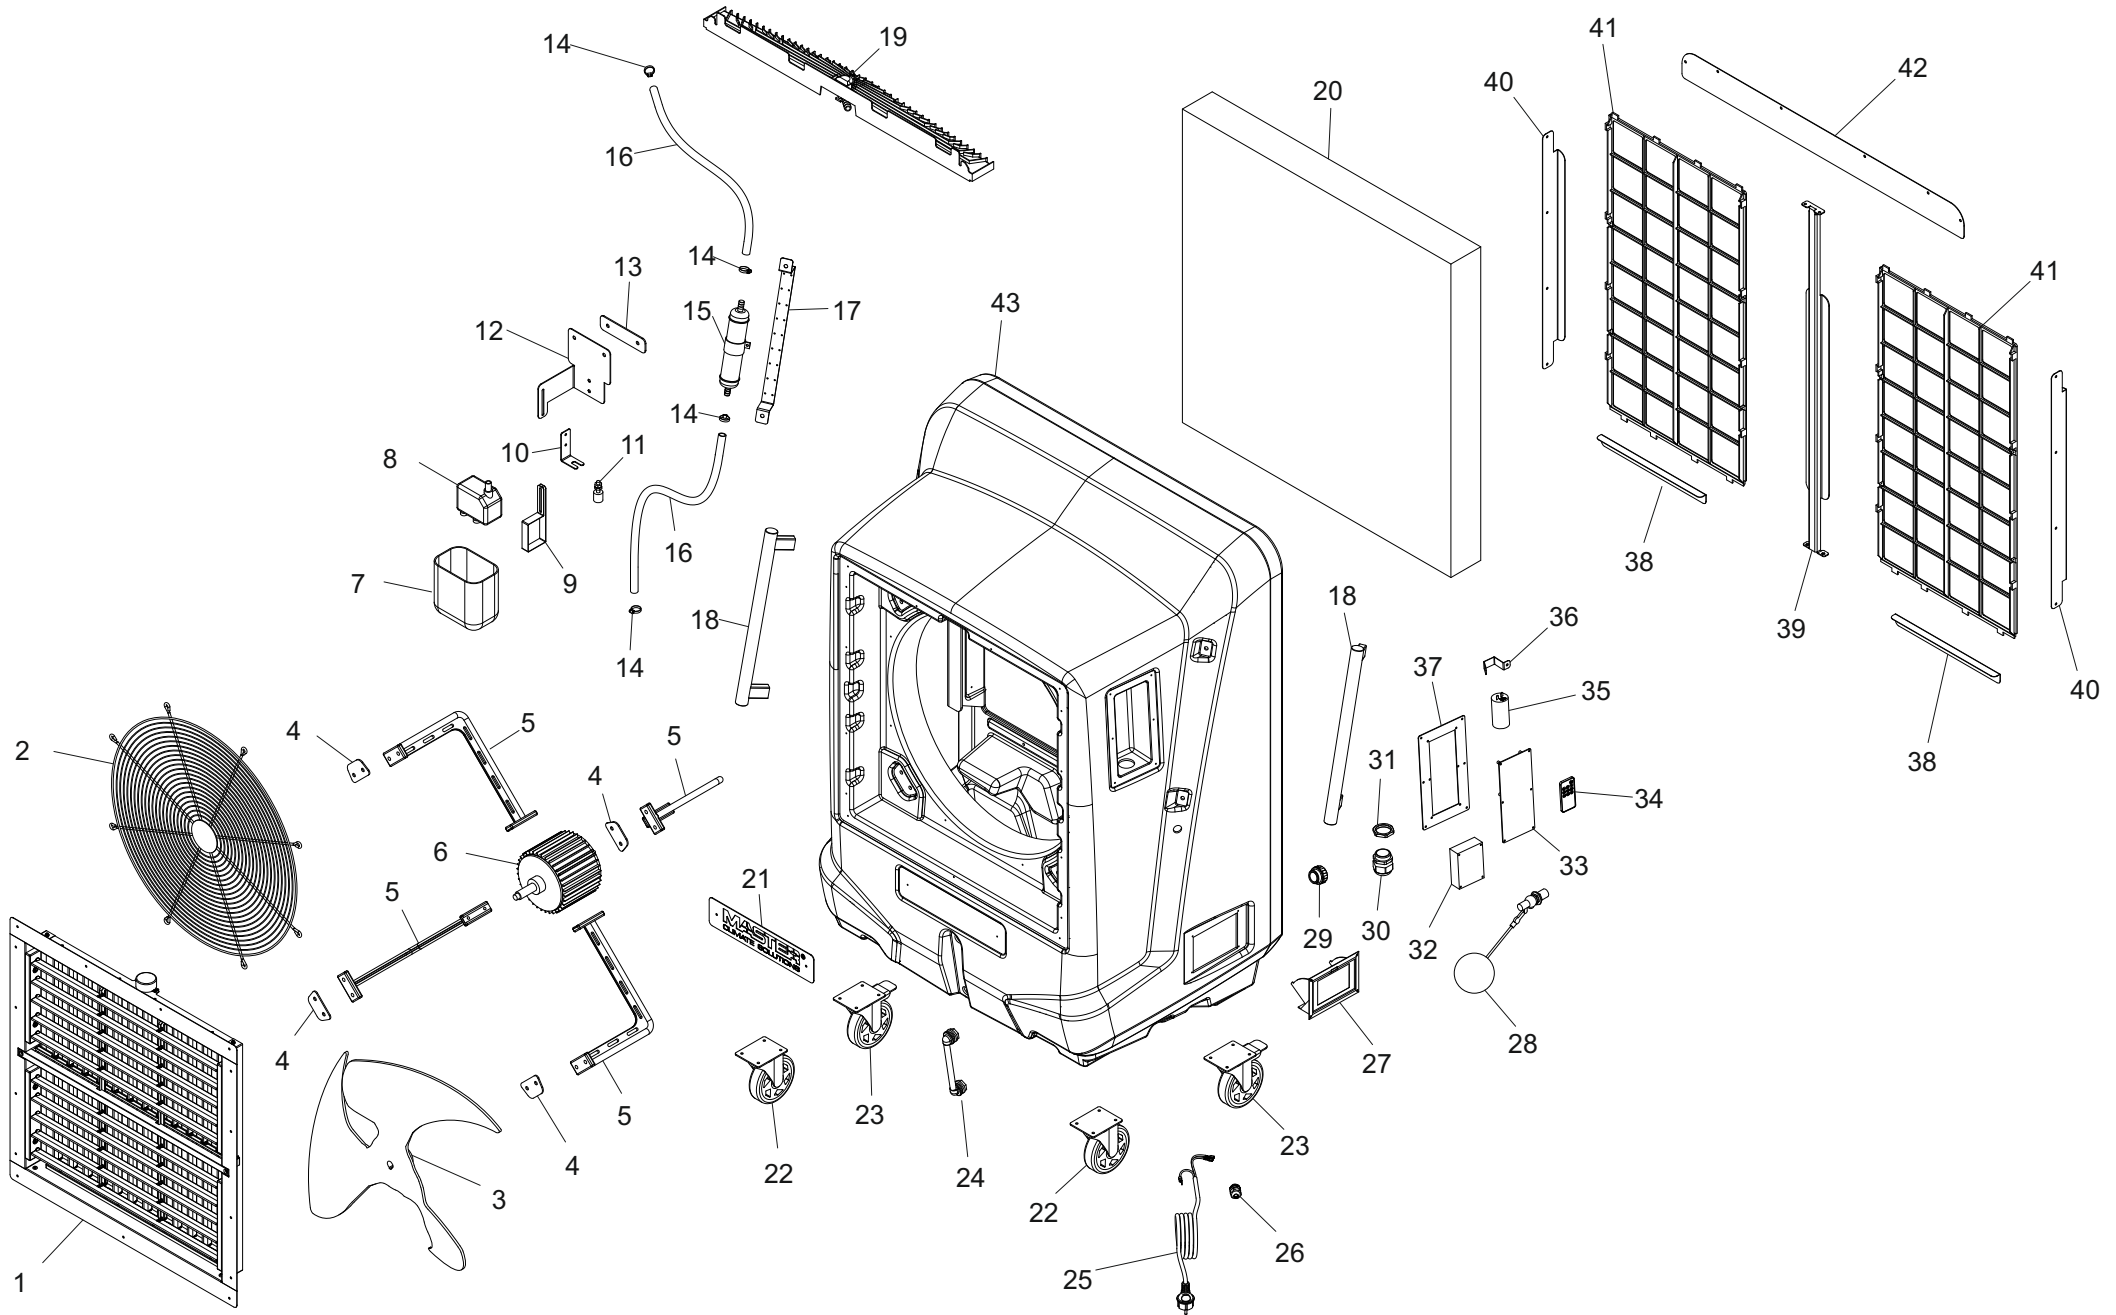

MODEL BC 121

UNIT 1

ILLUSTRATED PARTS BREAKDOWN

From Serial Number:

Rev -- Feb. 2021

MODEL BC 121

UNIT 2

PARTS LIST

N°	CODE	DESCRIPTION
1	4141.208	FRONT SWING GRILLE
2	4141.366	FRONT METAL GRILLE
3	4141.195	FAN
4	4250.337	EXTERNAL MOTOR PLATE
5	4141.198	MOTOR BRACKET
6	4141.196	MOTOR
7	4140.958	PUMP FILTER
8	4140.928	WATER PUMP
9	4250.331	WATER PUMP BRACKET
10	4141.279	WATER LEVEL SENSOR BRACKET
11	4140.954	WATER LEVEL SENSOR
12	4250.316	COMPONENTS BRACKET
13	4250.329	EXTERNAL PLATE
14	4140.929	INOX CLIP
15	4141.106	UV LAMP
16	4250.334	WATER HOSE
17	4141.284	UV LAMP BRACKET
18	4141.252	HANDLE
19	4141.197	WATER DISTRIBUTOR
20	4141.199	COOLING PAD
21	4250.336	MASTER FRONT PLATE
22	4140.917	WHEEL
23	4140.916	WHEEL + BRAKE
24	4141.365	WATER LEVEL PIPE
25	4140.939	POWER CORD
26	4034.507	STRAIN RELIEF
27	4141.178	WATER INLET CASE
28	4140.959	FLOAT VALVE
29	4141.264	DRAIN CAP
30	4511.677	STRAIN RELIEF
31	4101.228	NUT
32	4141.007	PC-BOARD
33	4141.104	DISPLAY BOARD
34	4140.962	REMOTE CONTROL
35	4141.008	CAPACITOR
36	4250.027	CAPACITOR BRACKET
37	4141.255	DISPLAY FRAME
38	4250.342	LOWER FILTER BRACKET
39	4250.338	CENTRAL FILTER BRACKET
40	4250.340	LATERAL FILTER BRACKET
41	4141.200	COOLING PAD FILTER
42	4250.343	UPPER PAD BRACKET
43	4250.322	PLASTIC BODY