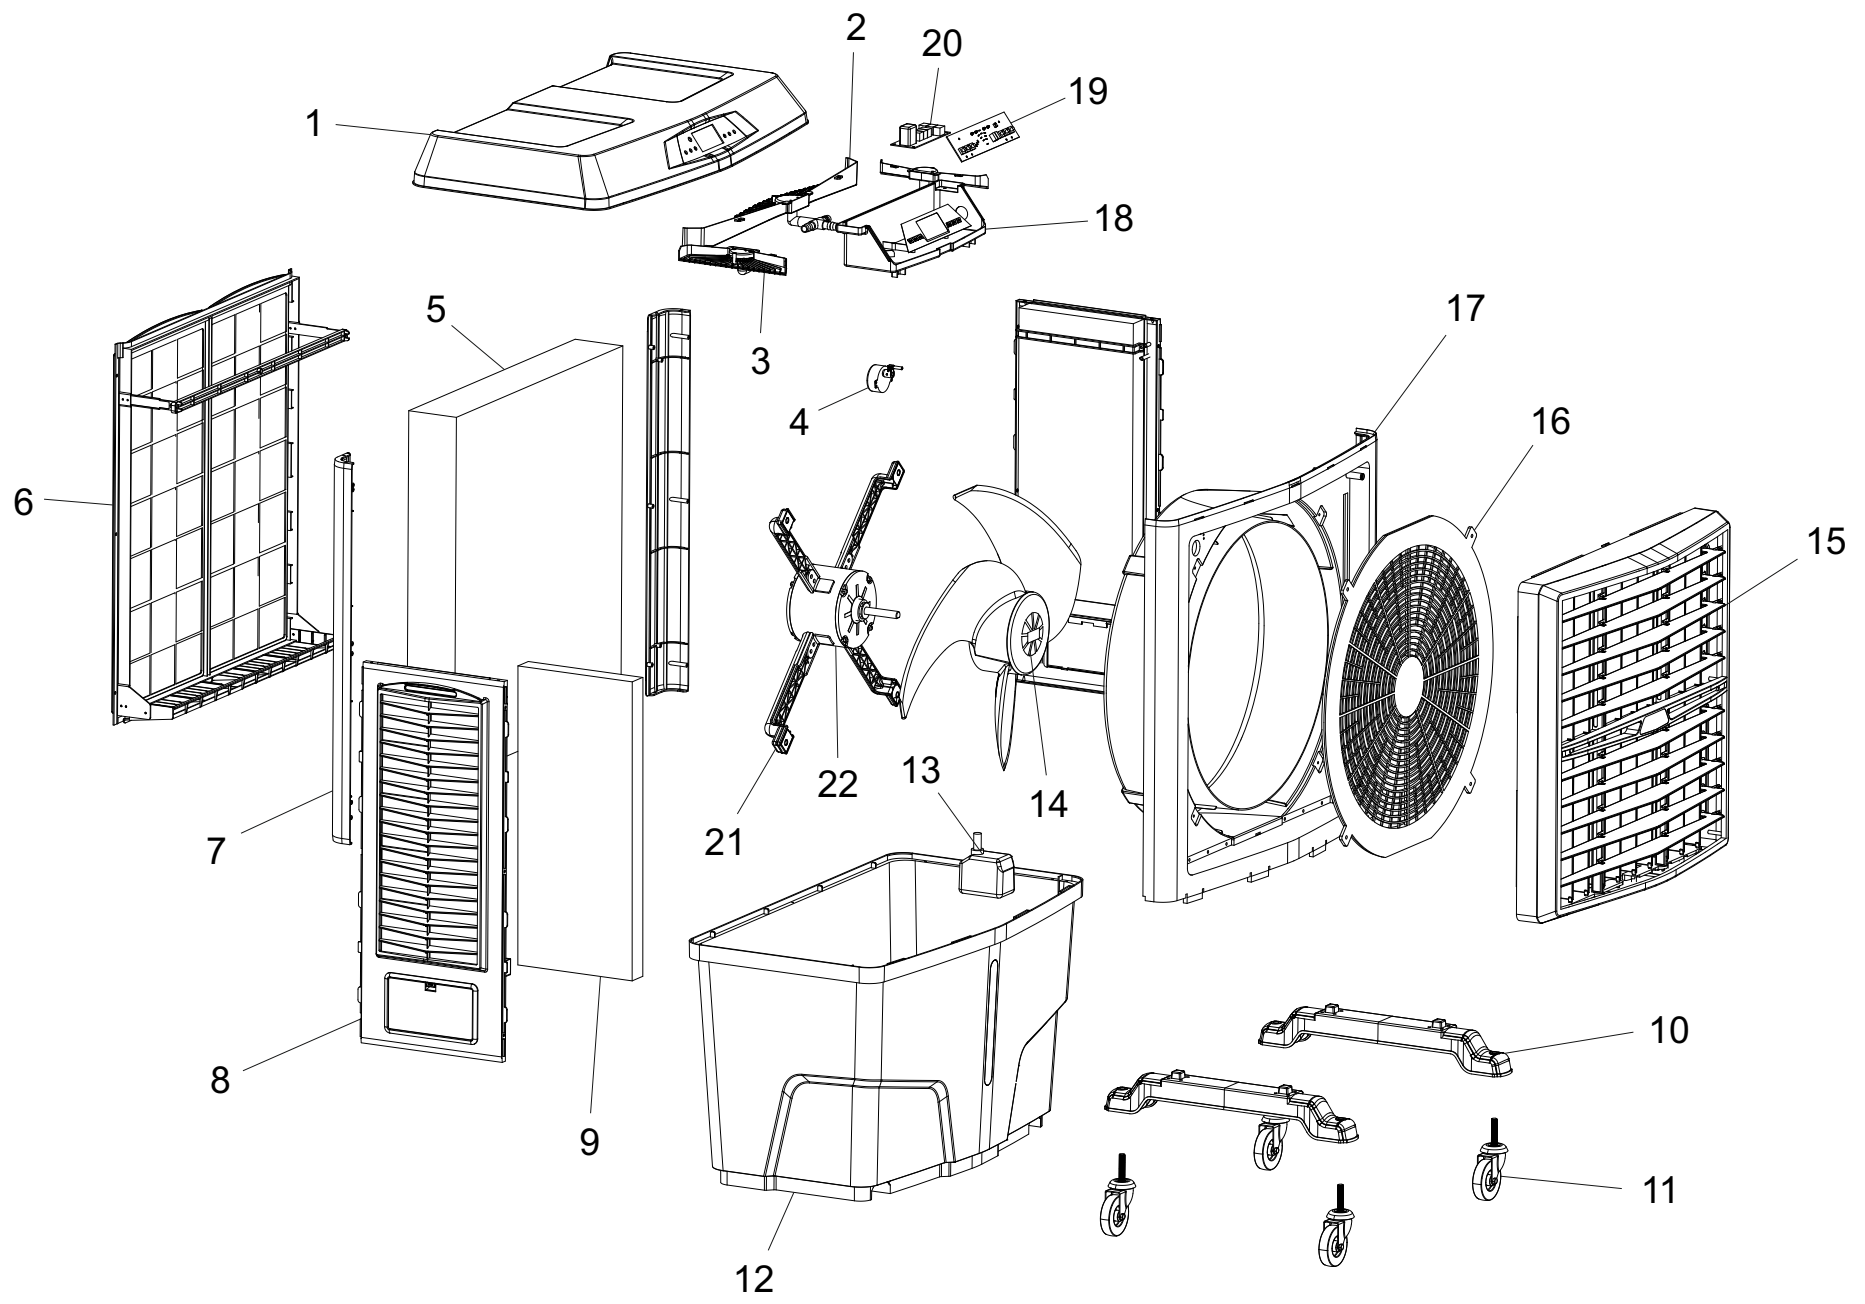

# MODEL BC 80

UNIT 1

ILLUSTRATED PARTS BREAKDOWN

From Serial Number: 76G36000296

Rev. -- Dec. 2016

# MODEL BC 80

UNIT 3

*PARTS LIST*

<b>Pos.</b>	<b>Code N°</b>	<b>Description</b>	<i>Rev. - - Feb. 2017</i>
1	4140.967	Top Cover	
2	4140.968	Rear water Distributor	
3	4140.986	Side water distributor	
4	4140.992	Swing motor	
5	4140.970	Rear Cooling pad	
6	4140.987	Rear plastic panel	
7	4140.969	Pillar	
8	4140.973	Side plastic panel	
9	4140.988	Side cooling pad	
10	4140.975	Wheels holder	
11	4140.989	Wheel	
12	4140.974	Water tank	
13	4140.980	Water pump	
14	4140.972	Fan	
15	4140.977	Louver frame & louver	
16	4140.978	Mesh Enclosure	
17	4140.979	Air hose	
18	4140.976	Control board box	
19	4140.990	Display control panel	
20	4140.991	Control panel	
21	4140.993	Motor support	
22	4140.971	Motor	

UNIT 3

*RECOMMENDED SPARE PARTS*

<b>Pos.</b>	<b>Code N°</b>	<b>Description</b>	<i>Rev. - - Feb. 2017</i>
4	4140.992	Swing motor	
5	4140.970	Rear Cooling pad	
9	4140.988	Side cooling pad	
11	4140.989	Wheel	
13	4140.980	Water pump	
19	4140.990	Display control panel	
20	4140.991	Control panel	
22	4140.971	Motor	