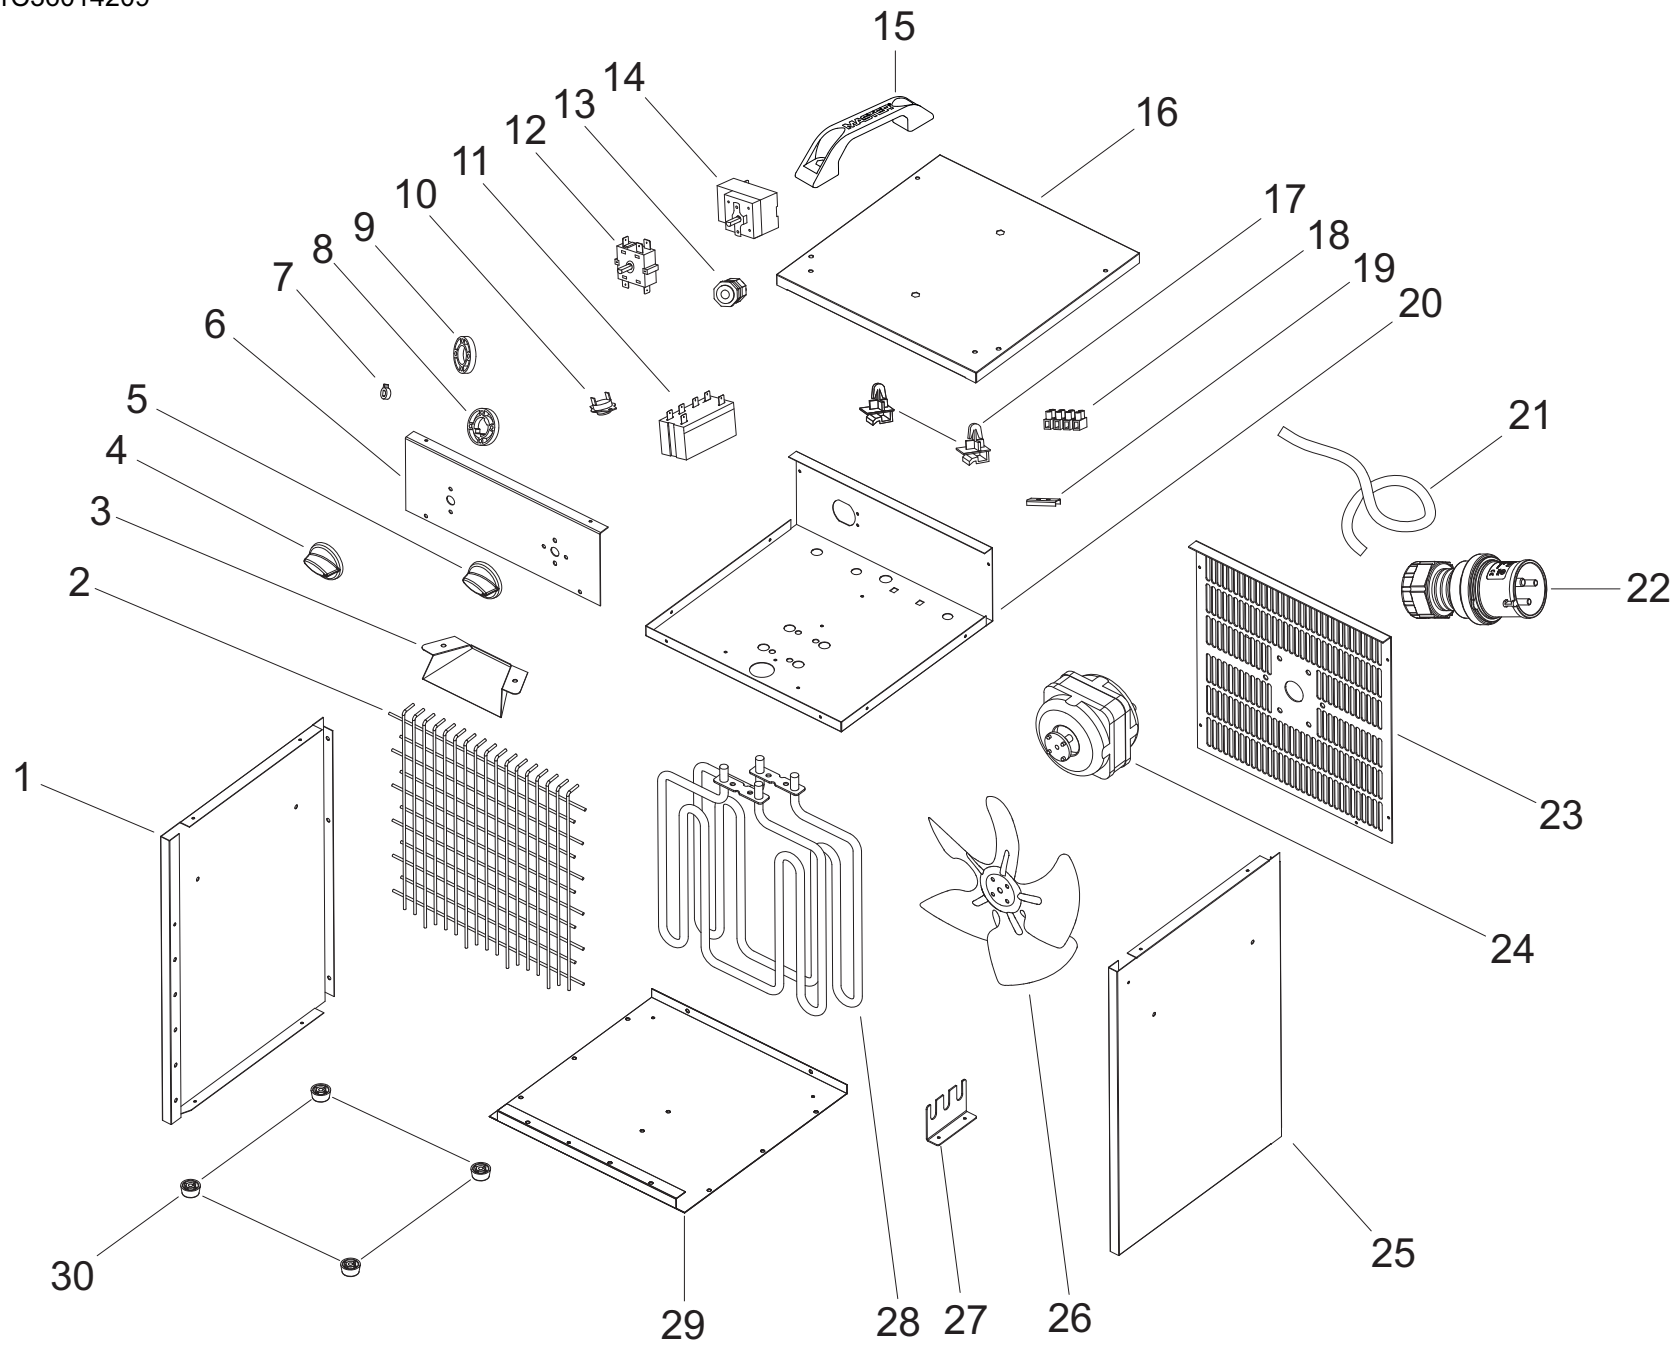

MODEL B 3 EPB W 110

UNIT 1

ILLUSTRATED PARTS BREAKDOWN

Rev. -- October 2016

From Serial Number: 01C36014209

MODEL B 3 EPB W 110

UNIT 2

PARTS LIST

Pos.	Code N°	Description	Rev.- - October 2016
1	4615.718	RIGHT PANEL	
2	4615.721	GRILLE	
3	4615.723	TEMPERATURE PROTECTION BRACKET	
4	4615.758	THERMOSTAT SWITCH KNOB	
5	4615.757	FAN SWITCH KNOB	
6	4615.724	FRONTAL PANEL	
7	4615.270	SWITCH GEAR BLOCK	
8	4615.755	SWITCH GASKET	
9	4615.759	THERMOSTAT GASKET	
10	4615.747	SAFETY THERMOSTAT	
11	4615.739	RELAY	
12	4615.741	SELECTOR	
13	4615.742	STRAIN RELIEF	
14	4615.272	THERMOSTAT	
15	4162.934	HANDLE	
16	4615.720	UPPER PANEL	
17	4615.750	PROBE FIXED FRAME	
18	4615.740	THERMINAL	
19	4615.708	THERMINAL BASE	
20	4615.732	BASE	
21	4615.763	POWER CORD	
22	4615.700	PLUG	
23	4615.722	REAR PANEL	
24	4615.703	ELECTRICAL MOTOR	
25	4615.719	LEFT PANEL	
26	4615.202	FAN	
27	4615.729	RESISTANCE BRACKET	
28	4615.705	RESISTANCE	
29	4615.727	LOWER PANEL	
30	4615.752	RUBBER FOOT	