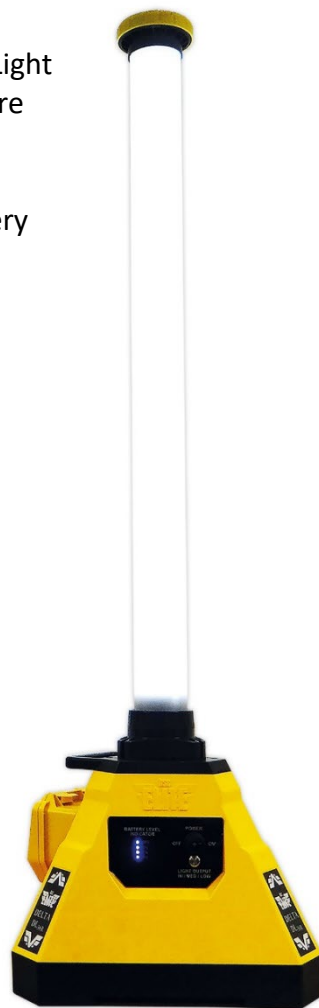

Description:

The Elite Delta Light Rechargeable is the cordless edition to the Delta Light family. The integral versatile base ensures stability and includes a secure storage box for the permanently attached charging cable.

The high output 360° light distribution delivers 3600lm and large battery capacity allows the user 100% light output for a full 8 hours!

Part No. **DL36R**

Specification:

- 36W 3600lm output
- 3 power setting allowing for extended runtimes up to 30 hours – you won't be left in the dark.
- 4 stage battery status indicator – check status before you get on site.
- 1200mm diffusor height – illuminates a standard ceiling without shadowing
- Carry handle in centre of product, perfectly balanced, and weighted base for stability
- Solid state LED technology
- CRI >80 and colour temperature of 6400K
- Fully CE / UKCA compliant and manufactured to meet IP54 and IK08.

Differentiator:

- Small footprint base, no wide tripod to trip over!
- Full 360 light distribution.
- 1 Product – 1 fleet number – easier fleet management!
- All components are manufactured from robust materials to ensure the product performs in the harshest environments

Technical:

- Voltage – 110-230V 50/60Hz
- Plug – 230V 13A BS1363
- Weight – 5.1kg
- Dims – 380 x 330 x 1200mm (LxDxH)
- Battery – Li Ion 14.4V 18.2AH
- Power setting – 3 (100% 3600lm, 50% 1800lm, 25% 1000lm)

For more
quality
products
please
scan here