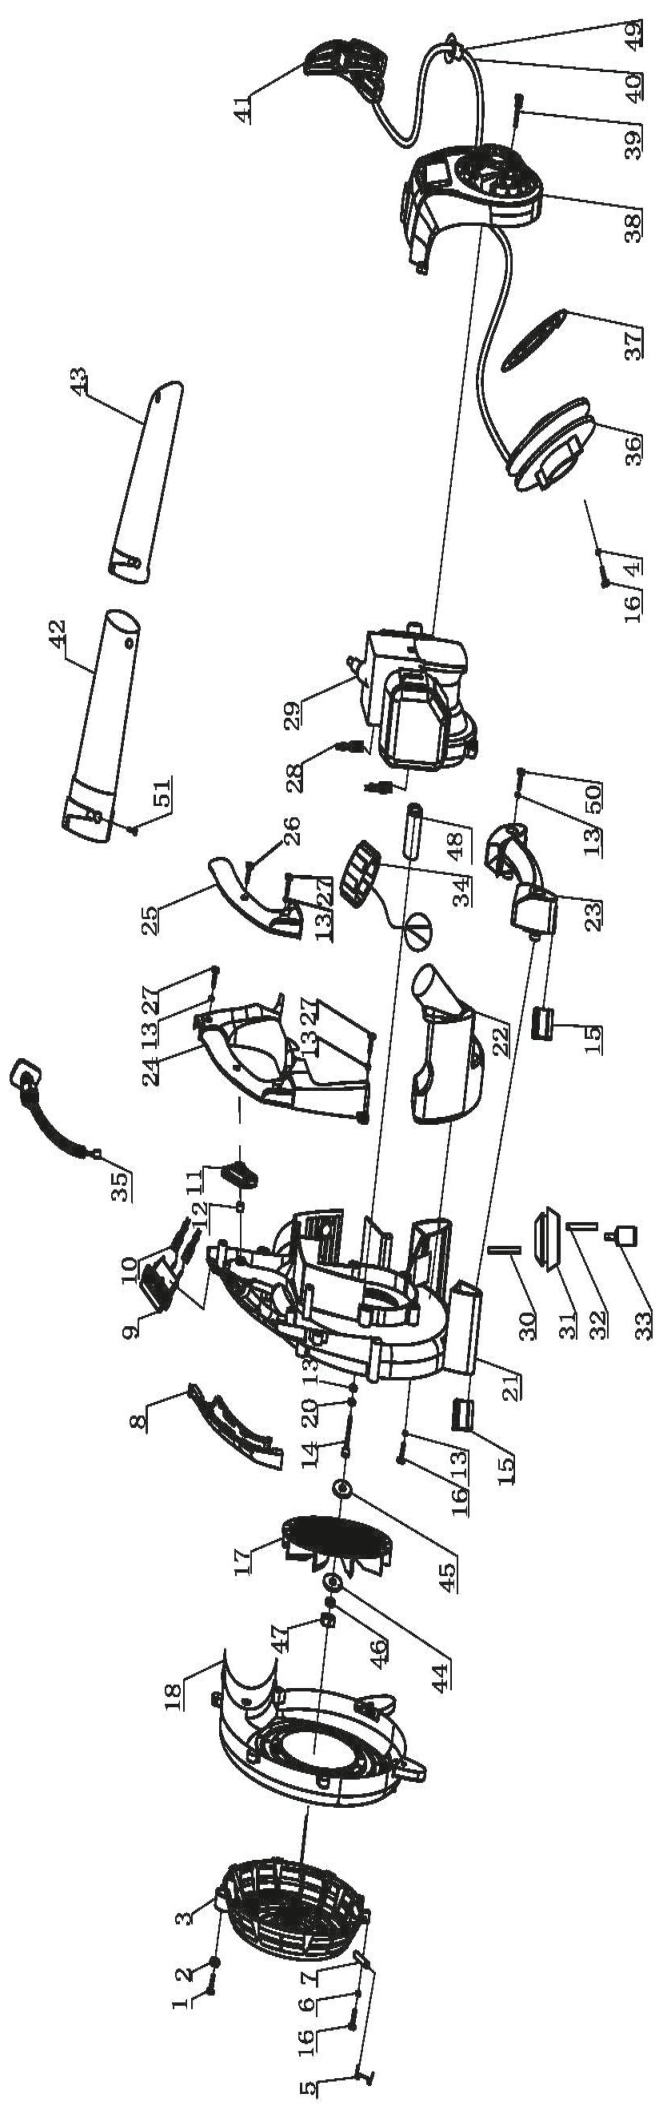

Machinery | Spares | Consumables
(Specialist suppliers to Tool Hire & Garden Machinery Dealers)

GP26B Parts List

Item No.	Part No.	Description
1	GP03010060059	Screw (M4x14)
2	GP03040010007	Washer (Ø 4mm)
3	GP70030030303	Fan Net Cover
4	GP03040050022	Washer
5	GP02020110048	Wrest Spring
6	GP03040050017	Washer 6
7	GP02020160312	Wrest Spring Shaft
8	GP02080020046	Left Handle Rubber Cover
9	GP02050050111	Stop Switch Complete
10	GP02050050171	Stop Wire
11	GP70030070109	Throttle Lever Handle
12	GP02020160398	Throttle Lever Shaft
13	GP03040020020	Washer 5
14	GP03010010045	Screw (M5x30)
15	GP02020160117	Pedestal
16	GP03010060078	Screw (M5x10)
17	GP70030090006	Impeller
18	GP70030010071	Rear Cochlea Cass
19	GP03010040048	Screw QC/T713
20	GP03050010015	Washer 5
21	GP70030010055	Front Cochlea Case
22	GP70050030063	Fuel Tank
23	GP70030160093	Lower Handle
24	GP70030160048	Upper Handle
25	GP02080020046	Right Handle Rubber Cover
26	GP03010040017	Screw ST4.2x10
27	GP03010040057	Screw NST5*20

Item No.	Part No.	Description
28	GP02050050171	Short Stop Wire
29	GP51010040002	Petrol Engine
30	GP01040010003	Return Fuel Pipe (70mm Length)
31	GP02080030025	Fuel Pipe Rubber Bung
32	GP01040010014	Fuel Inlet Pipe (220mm Length)
33	GP02050120002	Filter Cleaner
34	GP02110020026	Fuel Cap Assembly
35	GP02050040087	Throttle Wire Complete
36	GP02060020003	Starter Pope Reel
37	GP02060020009	Cole Spring
38	GP70080100004	EBV260BN
39	GP03020020041	Screw (M5×30)
40	GP01050010009	Starter Pope
41	GP70030140013	Starter Handle
42	GP70050010066	Blow The Breeze Tube A
43	GP70050010067	Blow The Breeze Tube B
44	GP03040010014	Washer (Ø 8)
45	GP03040050005	Washer 23*8*1
46	GP03050010007	Washer 8
47	GP03030020002	Nut (M8×1)
48	GP02040030020	Bushing
49	GP02050070048	Guide, Rope
50	GP03010060076	Screw (M5×30)
51	GP03020020018	Screw (M5×10)