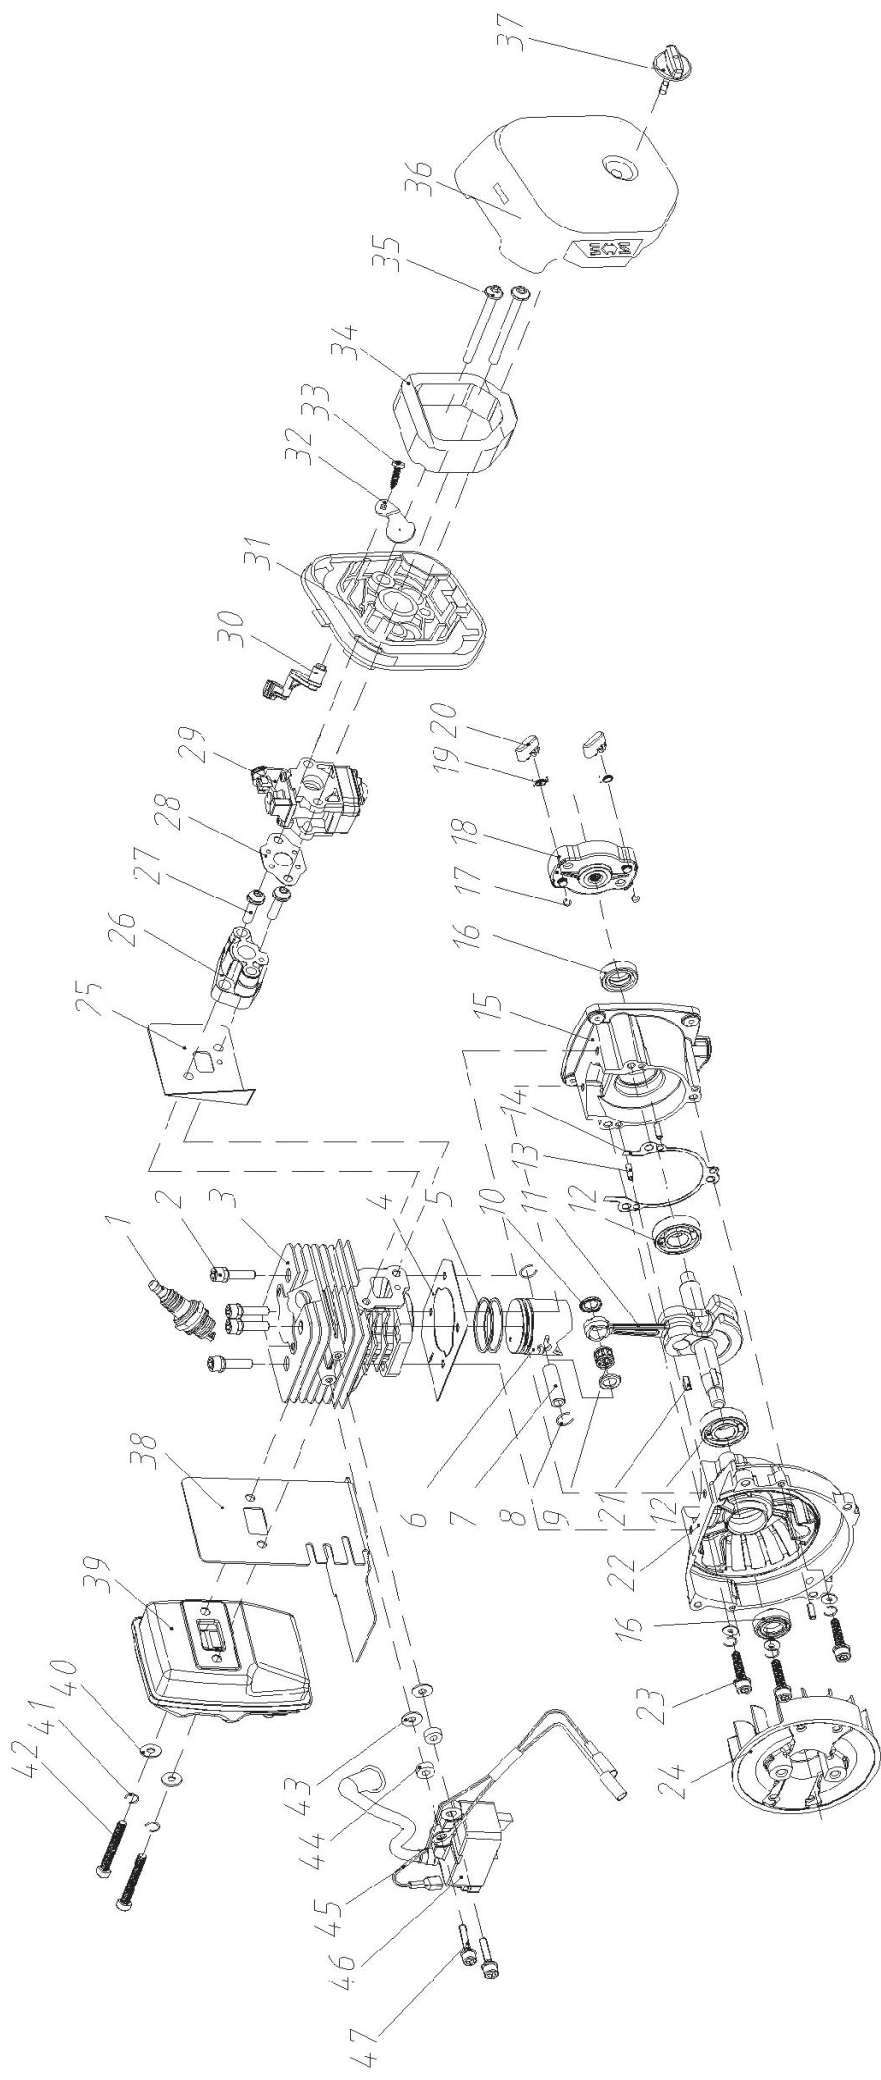

Machinery | Spares | Consumables
(Specialist suppliers to Tool Hire & Garden Machinery Dealers)

GP26B Parts List

Item No.	Part No.	Description
1	GP03010060059	Screw (M4x14)
2	GP03040010007	Washer (Ø 4mm)
3	GP70030030303	Fan Net Cover
4	GP03040050022	Washer
5	GP02020110048	Wrest Spring
6	GP03040050017	Washer 6
7	GP02020160312	Wrest Spring Shaft
8	GP02080020046	Left Handle Rubber Cover
9	GP02050050111	Stop Switch Complete
10	GP02050050171	Stop Wire
11	GP70030070109	Throttle Lever Handle
12	GP02020160398	Throttle Lever Shaft
13	GP03040020020	Washer 5
14	GP03010010045	Screw (M5x30)
15	GP02020160117	Pedestal
16	GP03010060078	Screw (M5x10)
17	GP70030090006	Impeller
18	GP70030010071	Rear Cochlea Cass
19	GP03010040048	Screw QC/T713
20	GP03050010015	Washer 5
21	GP70030010055	Front Cochlea Case
22	GP70050030063	Fuel Tank
23	GP70030160093	Lower Handle
24	GP70030160048	Upper Handle
25	GP02080020046	Right Handle Rubber Cover
26	GP03010040017	Screw ST4.2x10
27	GP03010040057	Screw NST5*20

Item No.	Part No.	Description
28	GP02050050171	Short Stop Wire
29	GP51010040002	Petrol Engine
30	GP01040010003	Return Fuel Pipe (70mm Length)
31	GP02080030025	Fuel Pipe Rubber Bung
32	GP01040010014	Fuel Inlet Pipe (220mm Length)
33	GP02050120002	Filter Cleaner
34	GP02110020026	Fuel Cap Assembly
35	GP02050040087	Throttle Wire Complete
36	GP02060020003	Starter Pope Reel
37	GP02060020009	Cole Spring
38	GP70080100004	EBV260BN
39	GP03020020041	Screw (M5×30)
40	GP01050010009	Starter Pope
41	GP70030140013	Starter Handle
42	GP70050010066	Blow The Breeze Tube A
43	GP70050010067	Blow The Breeze Tube B
44	GP03040010014	Washer (Ø 8)
45	GP03040050005	Washer 23*8*1
46	GP03050010007	Washer 8
47	GP03030020002	Nut (M8×1)
48	GP02040030020	Bushing
49	GP02050070048	Guide, Rope
50	GP03010060076	Screw (M5×30)
51	GP03020020018	Screw (M5×10)