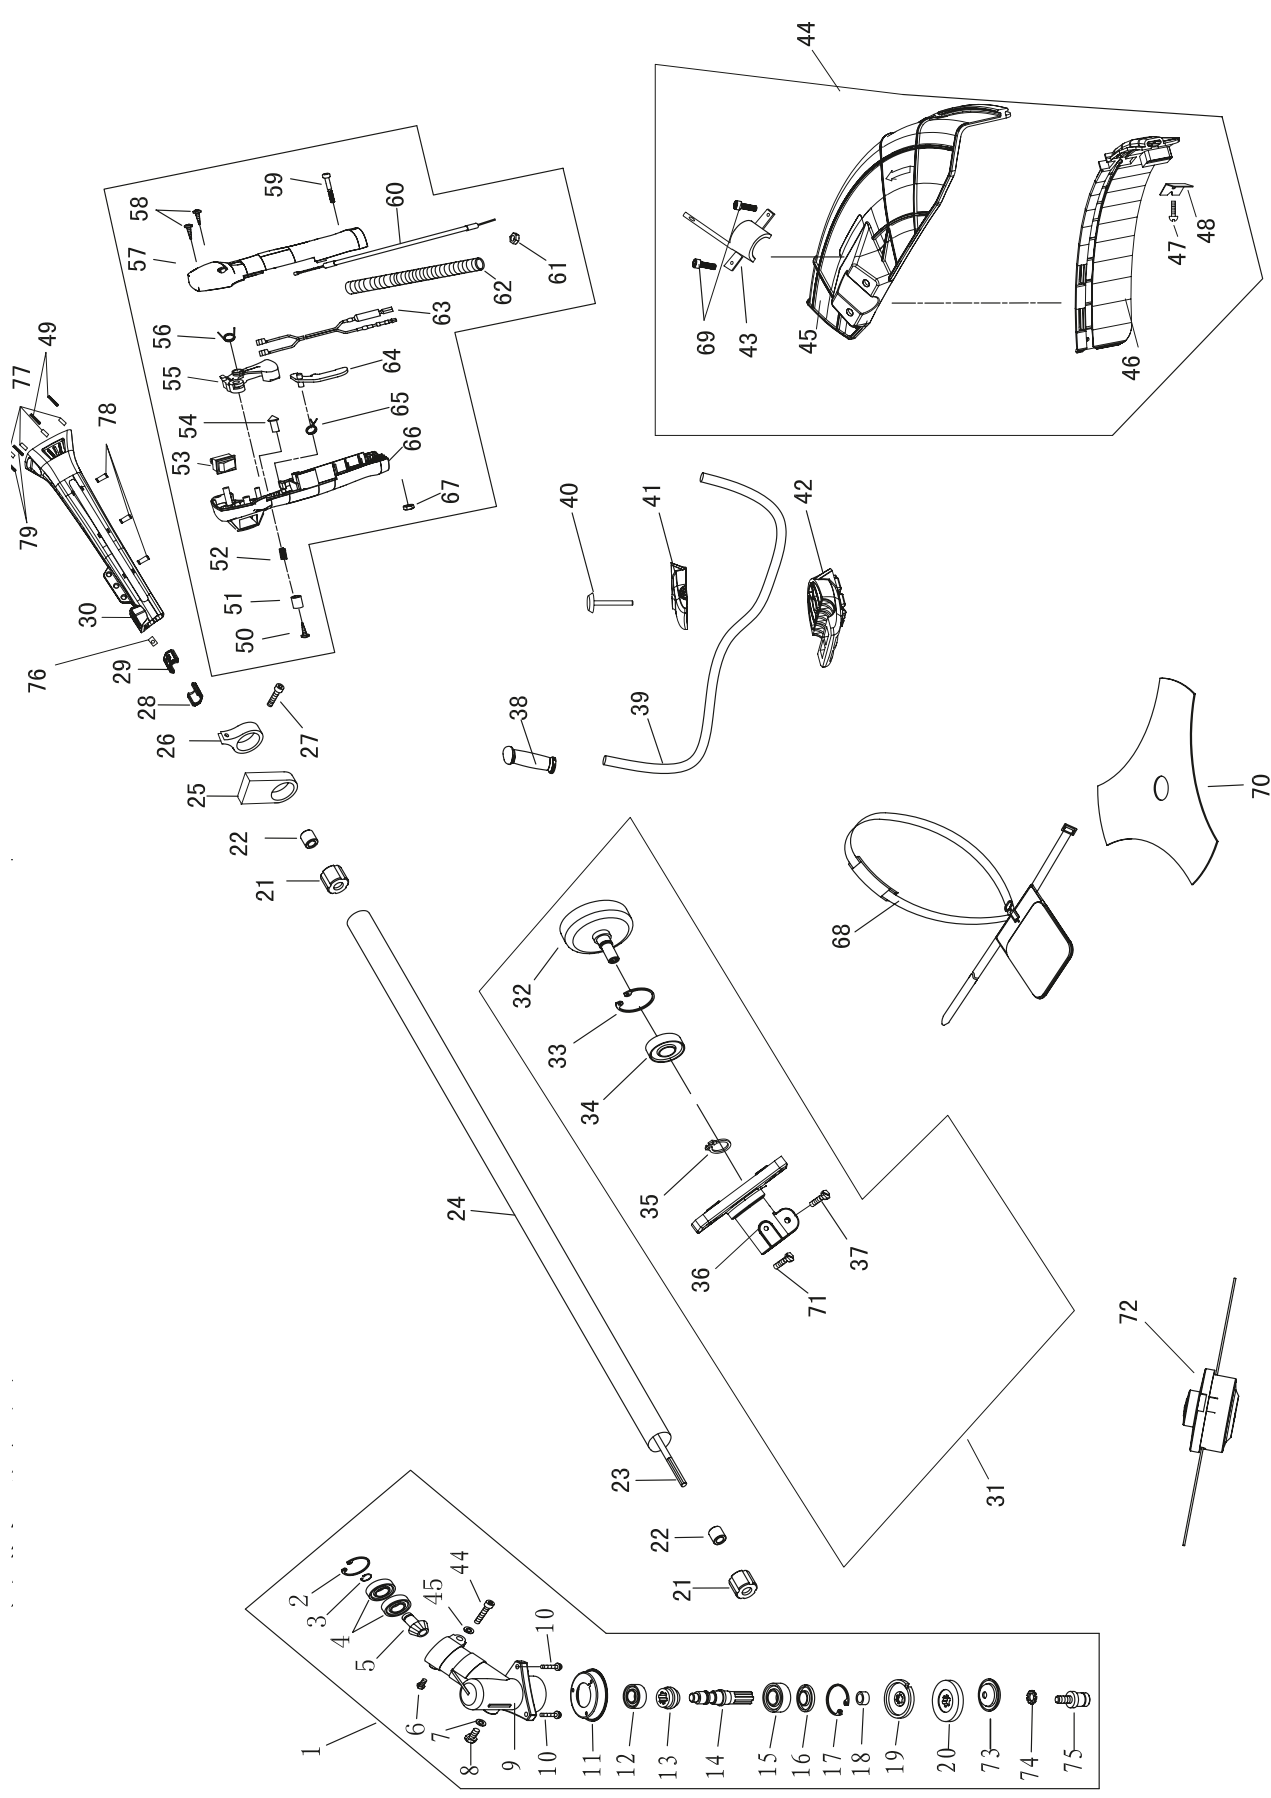

Item	Part No.	Description
1	GP61270030058	Gear Case Ass'y
2	GP03120020003	Stop Ring(Φ26)
3	GP03120010002	Stop Ring(Φ10)
4	GP03090010020	Bearing(6000-2Rs/P5)
5	GP02020090071	Pinion
6	GP03010110078	Screw(M5×12)
7	GP03040020017	Washer
8	GP03010030004	Screw(M8×12)
9	GP70070010010	Gear Case
10	GP03020020025	Screw(M5×12)
11	GP02020160081	Safety Guard
12	GP03090010013	Bearing(6002-2Rs/P5)
13	GP02020090022	Gear
14	GP02020090029	Gear Shaft
15	GP03090010012	Stop Ring (Φ32)
16	GP03100010004	Oil Seal
17	GP03120020004	Stop Ring
18	GP02040030017	Bushing
19	GP02020100017	Holder A
20	GP02020100007	Holder B
21	GP02080020007	Rubber Cover
22	GP02040010003	Oil-Bearing
23	GP02020060019	Drive Shaft
24	GP02010010060	Pipe
25	GP70030030836	Snap Ring Set
26	GP02020040069	Clamp
27	GP03010010022	Screw
28	GP02080020136	Down Rubber Cover
29	GP02080020135	Up Rubber Cover
30	GP70030030833	Pipe Cover
31	GP61270020191	Clutch Drum Comp.
32	GP02020050026	Stop Ring
33	GP03120020004	Needle Bearing
34	GP03090010012	Stop Ring
35	GP03120010005	Clutch Comp.
36	GP70070070225	Screw
37	GP03010010058	Rubbler Handle
38	GP02080020102	Handle
39	GP02010030047	Screw