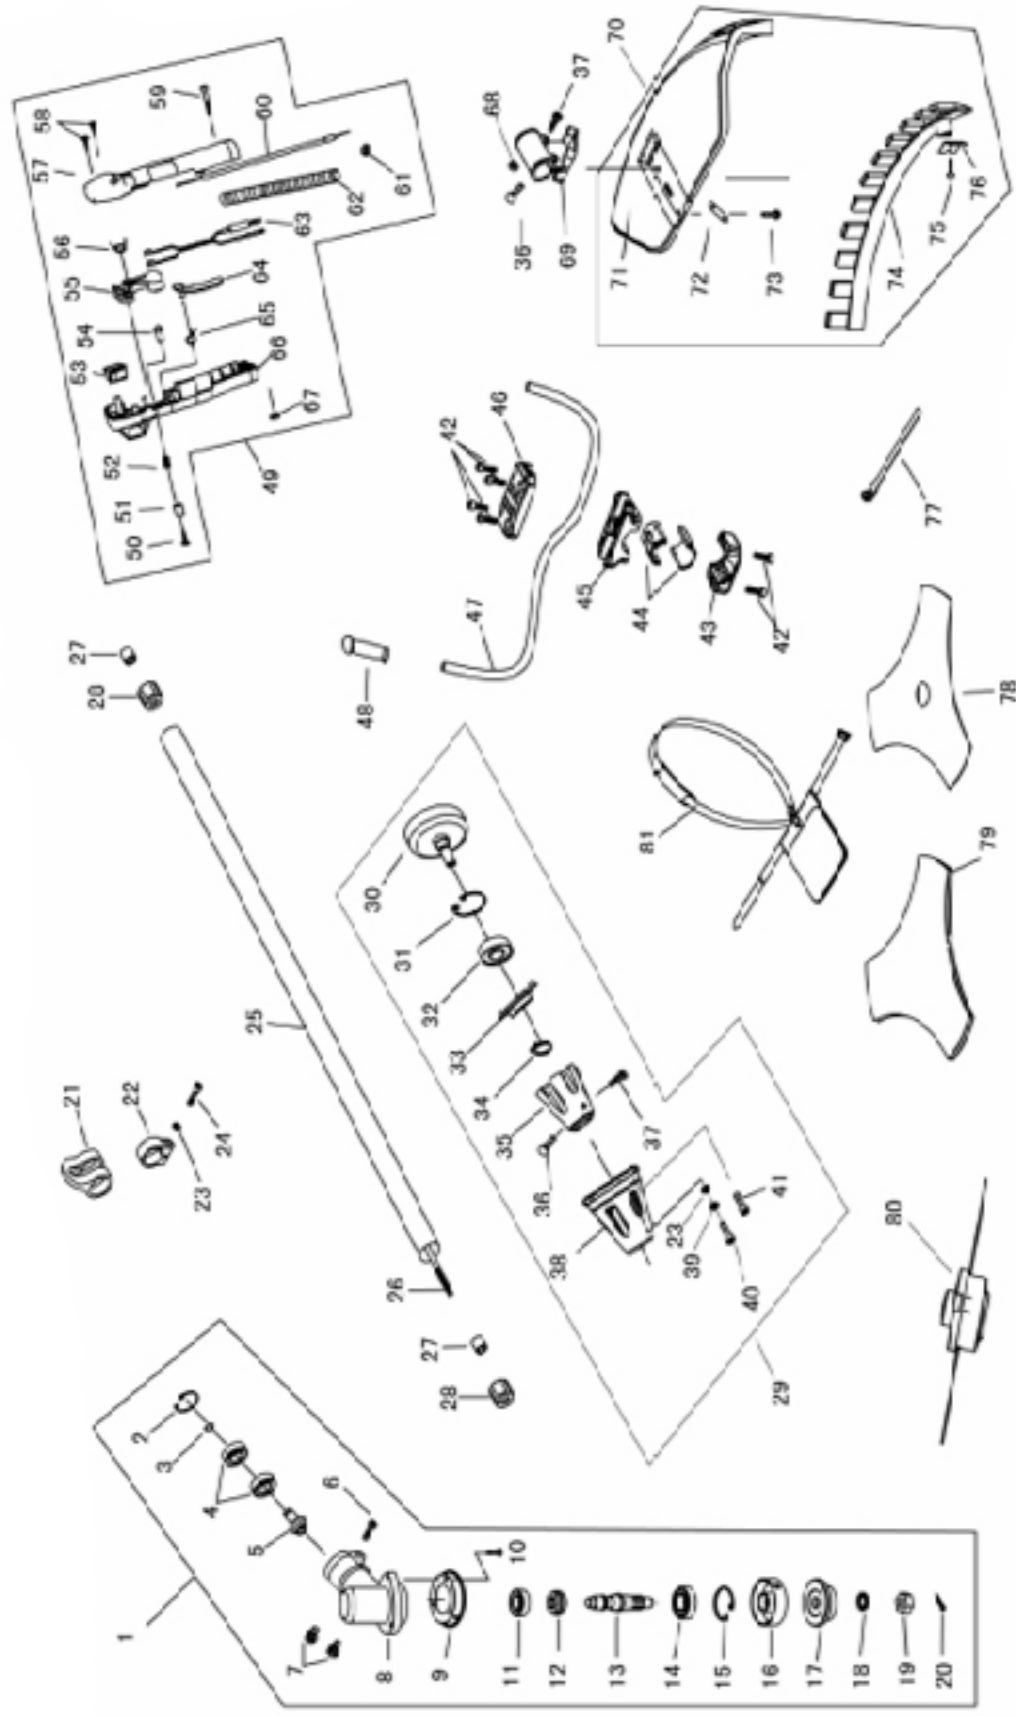

Machinery | Spares | Consumables
(Specialist suppliers to Tool Hire & Garden Machinery Dealers)

GP43CBC Parts List

www.hscmsc.co.uk

Item No.	Part No.	Description
01	GP61270030004	Gear Case Assembly
02	GP03120020002	Stop Ring 26
03	GP03120010001	Stop Ring 10
04	GP03090010015	Bearing 6000-2Rs/P5
05	GP02020090063	Pinion
06	GP03020030014	Screw M5×25
07	GP03020030021	Bolt M6×12
08	GP70070010008	Gear Case
09	GP02020160080	Safety Guard
10	GP03020020018	Screw M5×12
11	GP03090010013	Bearing 6000/P5
12	GP02020090012	Gear
13	GP02020090029	Gear Shaft
14	GP03090010014	Bearing 6002-2Rs/P5
15	GP03120020001	Stop Ring 32
16	GP02020100020	Holder A
17	GP02020100012	Holder B
18	GP03040050014	Washer 10
19	GP03030010008	Left Nut M10×1.25
20	GP03060020004	Pin 2×16
21	GP70030180133	Harness Clamp
22	GP70030160007	Clamp
23	GP03040030002	Washer 10
24	GP03010060053	Screw M5×20
25	GP02010010154	Pipe(26*1.5*1500)
26	GP02020060006	Drive Shaft (1526Mm)
27	GP02040010003	Oil-Bearing□8*14*14)

Item No.	Part No.	Description
28	GP02080020006	Rubber Cover
29	GP61270010128	Clutch Comp.
30	GP02020050026	Clutch Drum Assy
31	GP03120020004	Ring 35
32	GP03090010012	Bearing 6202-2Rs/P5
33	GP70070110031	Bearing Base
34	GP03120010005	Ring 15
35	GP80010060019	Pipe Connector
36	GP03010010056	Screw M5*14
37	GP03010010062	Screw M5*20
38	GP70070060034	Clutch Case
39	GP03050010015	Washer 5
40	GP03010010029	Bolt M5x14
41	GP03010010060	Bolt M6x20
42	GP03010010019	Bolt M6x25
43	GP70070080079	Cap Lower
44	GP02080020116	Rubber, Anti-Vibration
45	GP70070080078	Bracket
46	GP70070080077	Cap, Upper
47	GP02010030046	Handle
48	GP02080020102	Rubber Handle
49	GP61270040113	Throttle Lever Assy
50	GP03010040037	Screw(St2.9x10)
51	GP70030070003	Button
52	GP02020110044	Spring
53	GP02050050111	Stop Button Comp
54	GP70030070092	Clockpin