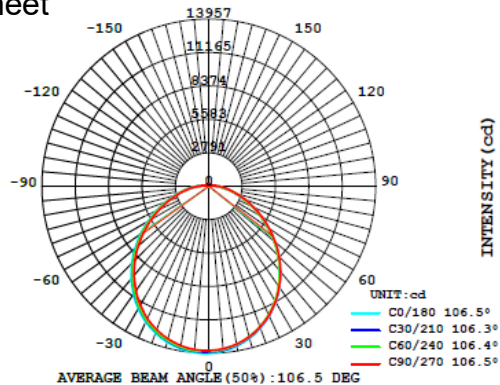

Description:

The Elite Apollo LED UFO Area Light is the latest edition to the Elite energy efficient LED lighting range. Using the latest technology LED's, the Apollo produces 39000lm offering great light coverage over wide areas (225m²).

The unique disk design light head ensures minimal light pollution and directs the light where it is needed and with the hinged bracket the head can be tilted to ensure you can get light where it is required. Mounted on a durable winched tripod extending to a maximum height of 3.6M the Apollo covers all your area light requirements.

Specification:

- 39000lm output.
- Robust design with glare free optical diffuser
- 10 meters of H05RNF Cable.
- 3.6m fully powder coated mechanical winch mast system – working range from 2.1 – 3.6M
- Locking tilt bracket allowing the head to be directed to where the light is required.
- Fully CE compliant and manufactured to meet IP65 and IK08.
- Highly efficient 130lm/w
- Comes with a durable carry bag for user convenience and transit protection.
- Tripod includes cable management quick release indexing pins for increased safety.
- Only 300W power consumption.